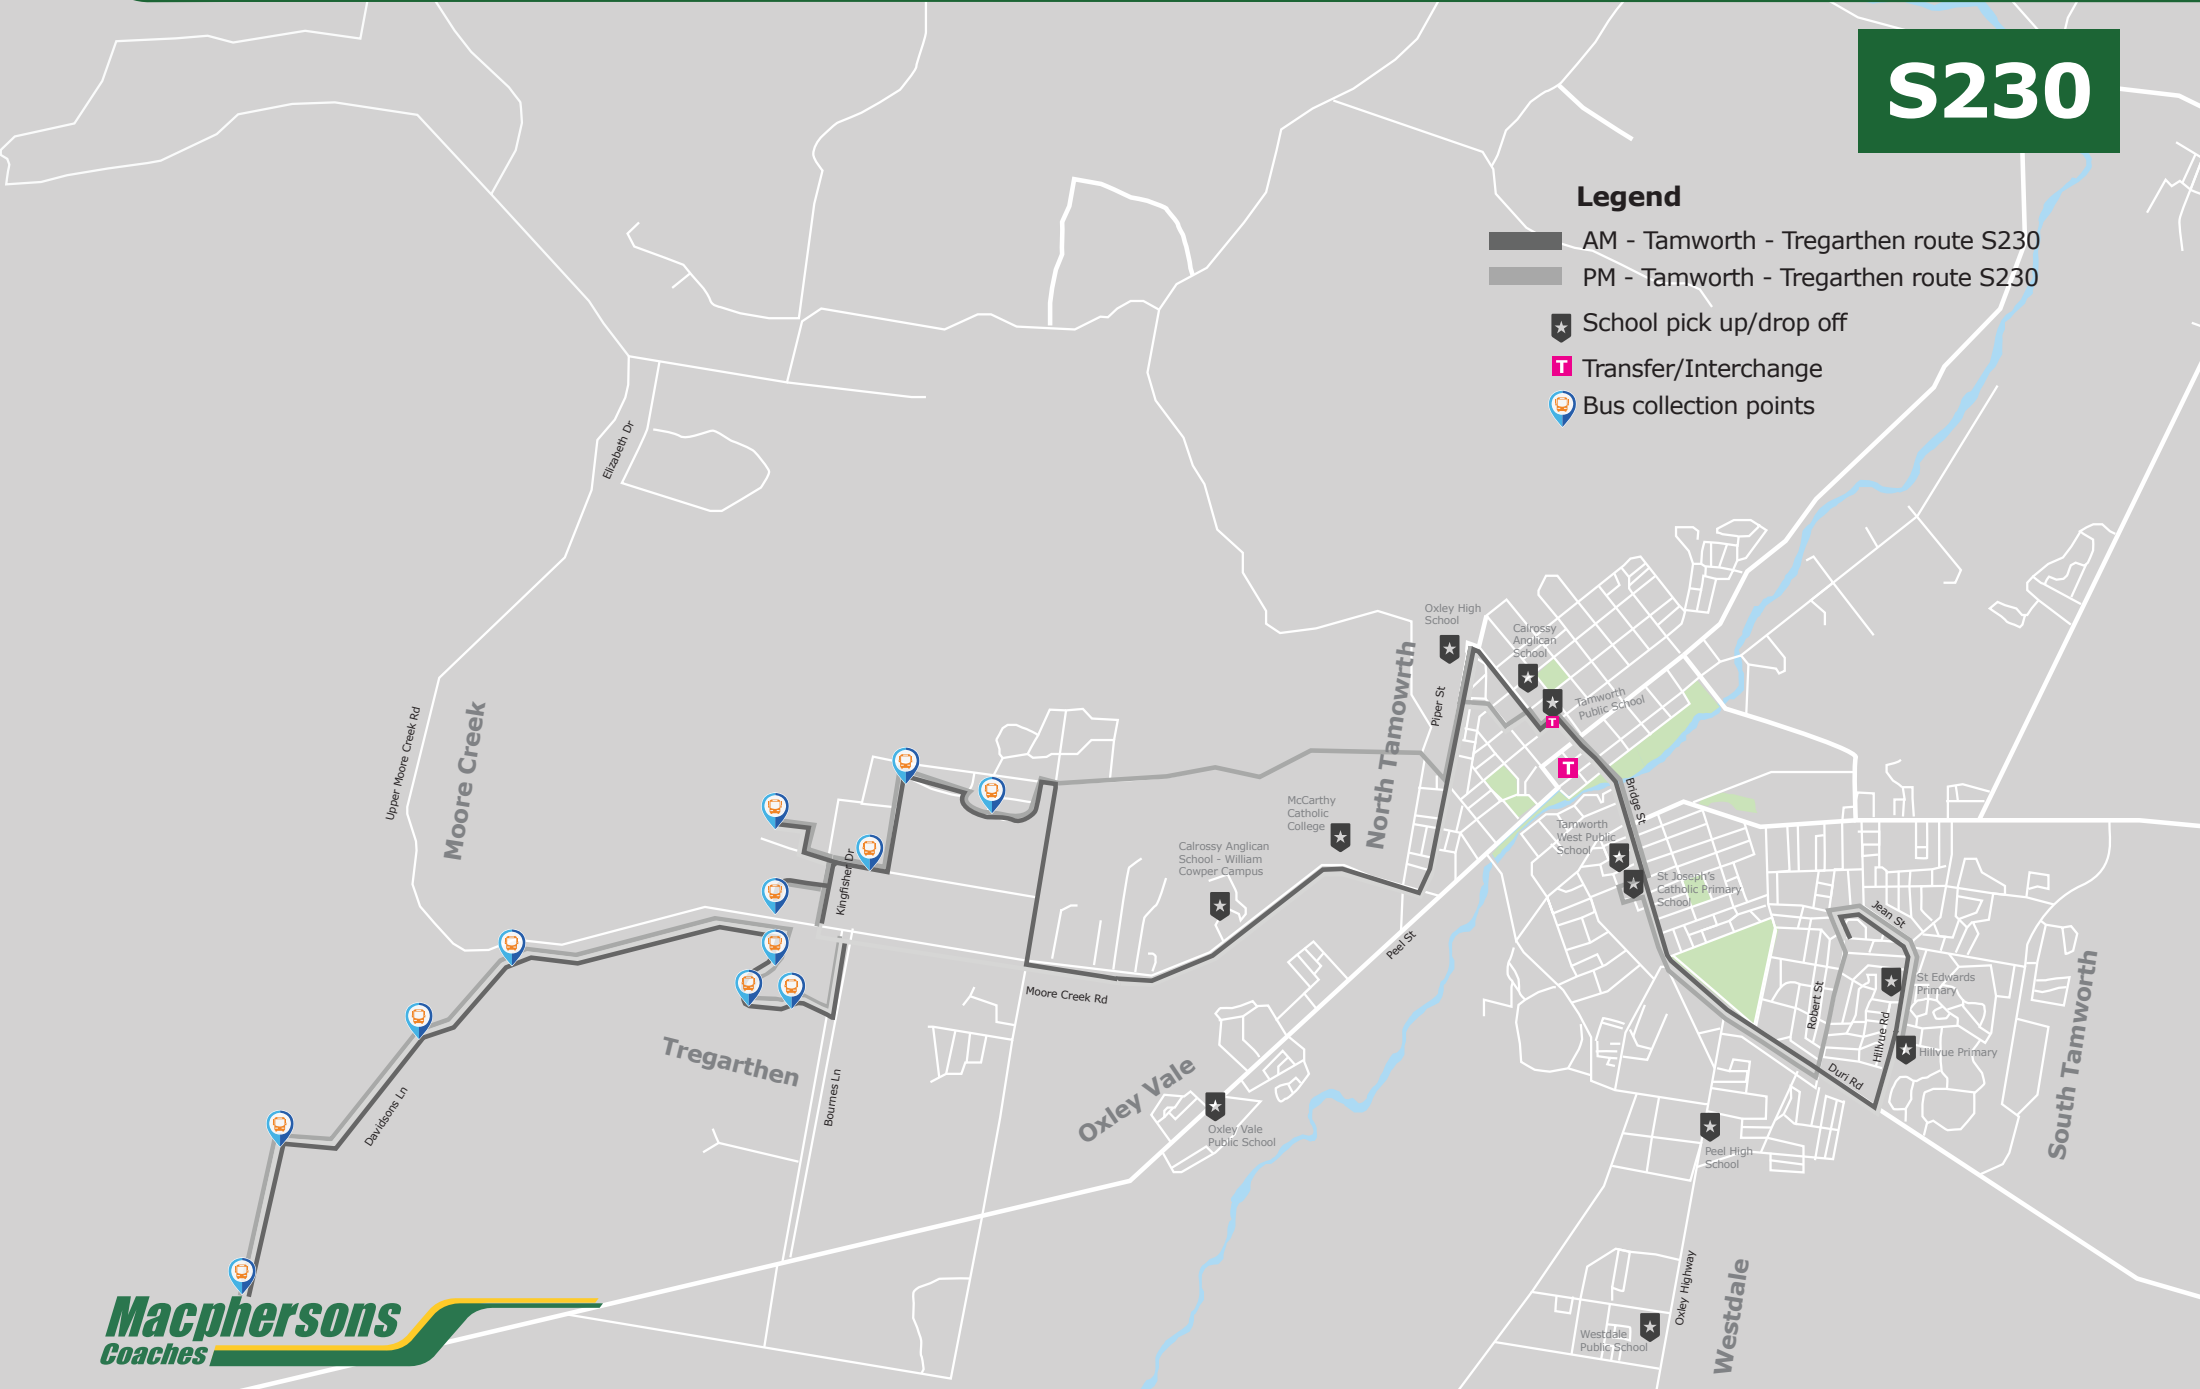

### Legend

-  AM - Tamworth - Tregarthen route S230
-  PM - Tamworth - Tregarthen route S230
-  School pick up/drop off
-  Transfer/Interchange
-  Bus collection points

**BUS INTERCHANGE - TAMWORTH PUBLIC SCHOOL**
**Tregarthen S230 (Rat)**

- Morning Monday to Friday

**Time**

7:45	32 Davidsons Ln, Moore Creek
7:46	Cnr Pullman & Davidsons Ln
7:48	258 Davidsons Ln
7:49	315 Davidsons Ln
7:50	420 Davidsons Ln
7:51	Cnr Davidson Lane & Moore Creek Rd
7:53	72 Dunoon Rd
7:54	126 Dunoon Rd
7:55	Mornington Cres
7:56	Dunoon & Bourne's Ln
7:58	Moore Rd & Bourne's Ln
8:00	8 Woodswallow Dr
8:01	End of Woodswallow (turnaround)
8:03	Turn around Honeyeater Pl
8:04	Cnr Thornbil Rd & Honeyeater Pl
8:05	10 Thornbil Rd
8:07	Cnr Bowden Ln & Thurnbill Rd
8:12	Moore Creek Rd
8:16	CALROSSY ANGLICAN SCHOOL - William Cowper Campus
8:17	McCARTHY CATHOLIC COLLEGE
8:22	TAFE NEW ENGLAND
8:23	OXLEY HIGH SCHOOL
8:25	CALROSSY ANGLICAN SCHOOL - Brisbane St Campus
8:27	<b>TAMWORTH PUBLIC SCHOOL (INTERCHANGE)</b> <b>T</b>
8:42	ST EDWARDS INFANTS
8:44	ST EDWARDS PRIMARY
8:55	HILLVUE PUBLIC SCHOOL

<b>Upper Moore Creek (Lobster)</b>	
Oxley Vale Public	arrives at 8:50am

<b>Moore Creek Caves (Cheetah)</b>	
Tamworth West Public School	arrives at 8:35am
Peel High School	arrives at 8:45am

<b>Tamworth Buslines</b>	
Farrer MAHS	arrives at 8:45am

<b>Upper Moore Creek (Lobster)</b>	
Oxley Vale Public	arrives at 15:28pm

<b>Moore Creek Caves (Cheetah)</b>	
Westdale	arrives at 15:22pm
Peel High School	arrives at 15:25pm
Tamworth West Public	arrives at 15:35pm