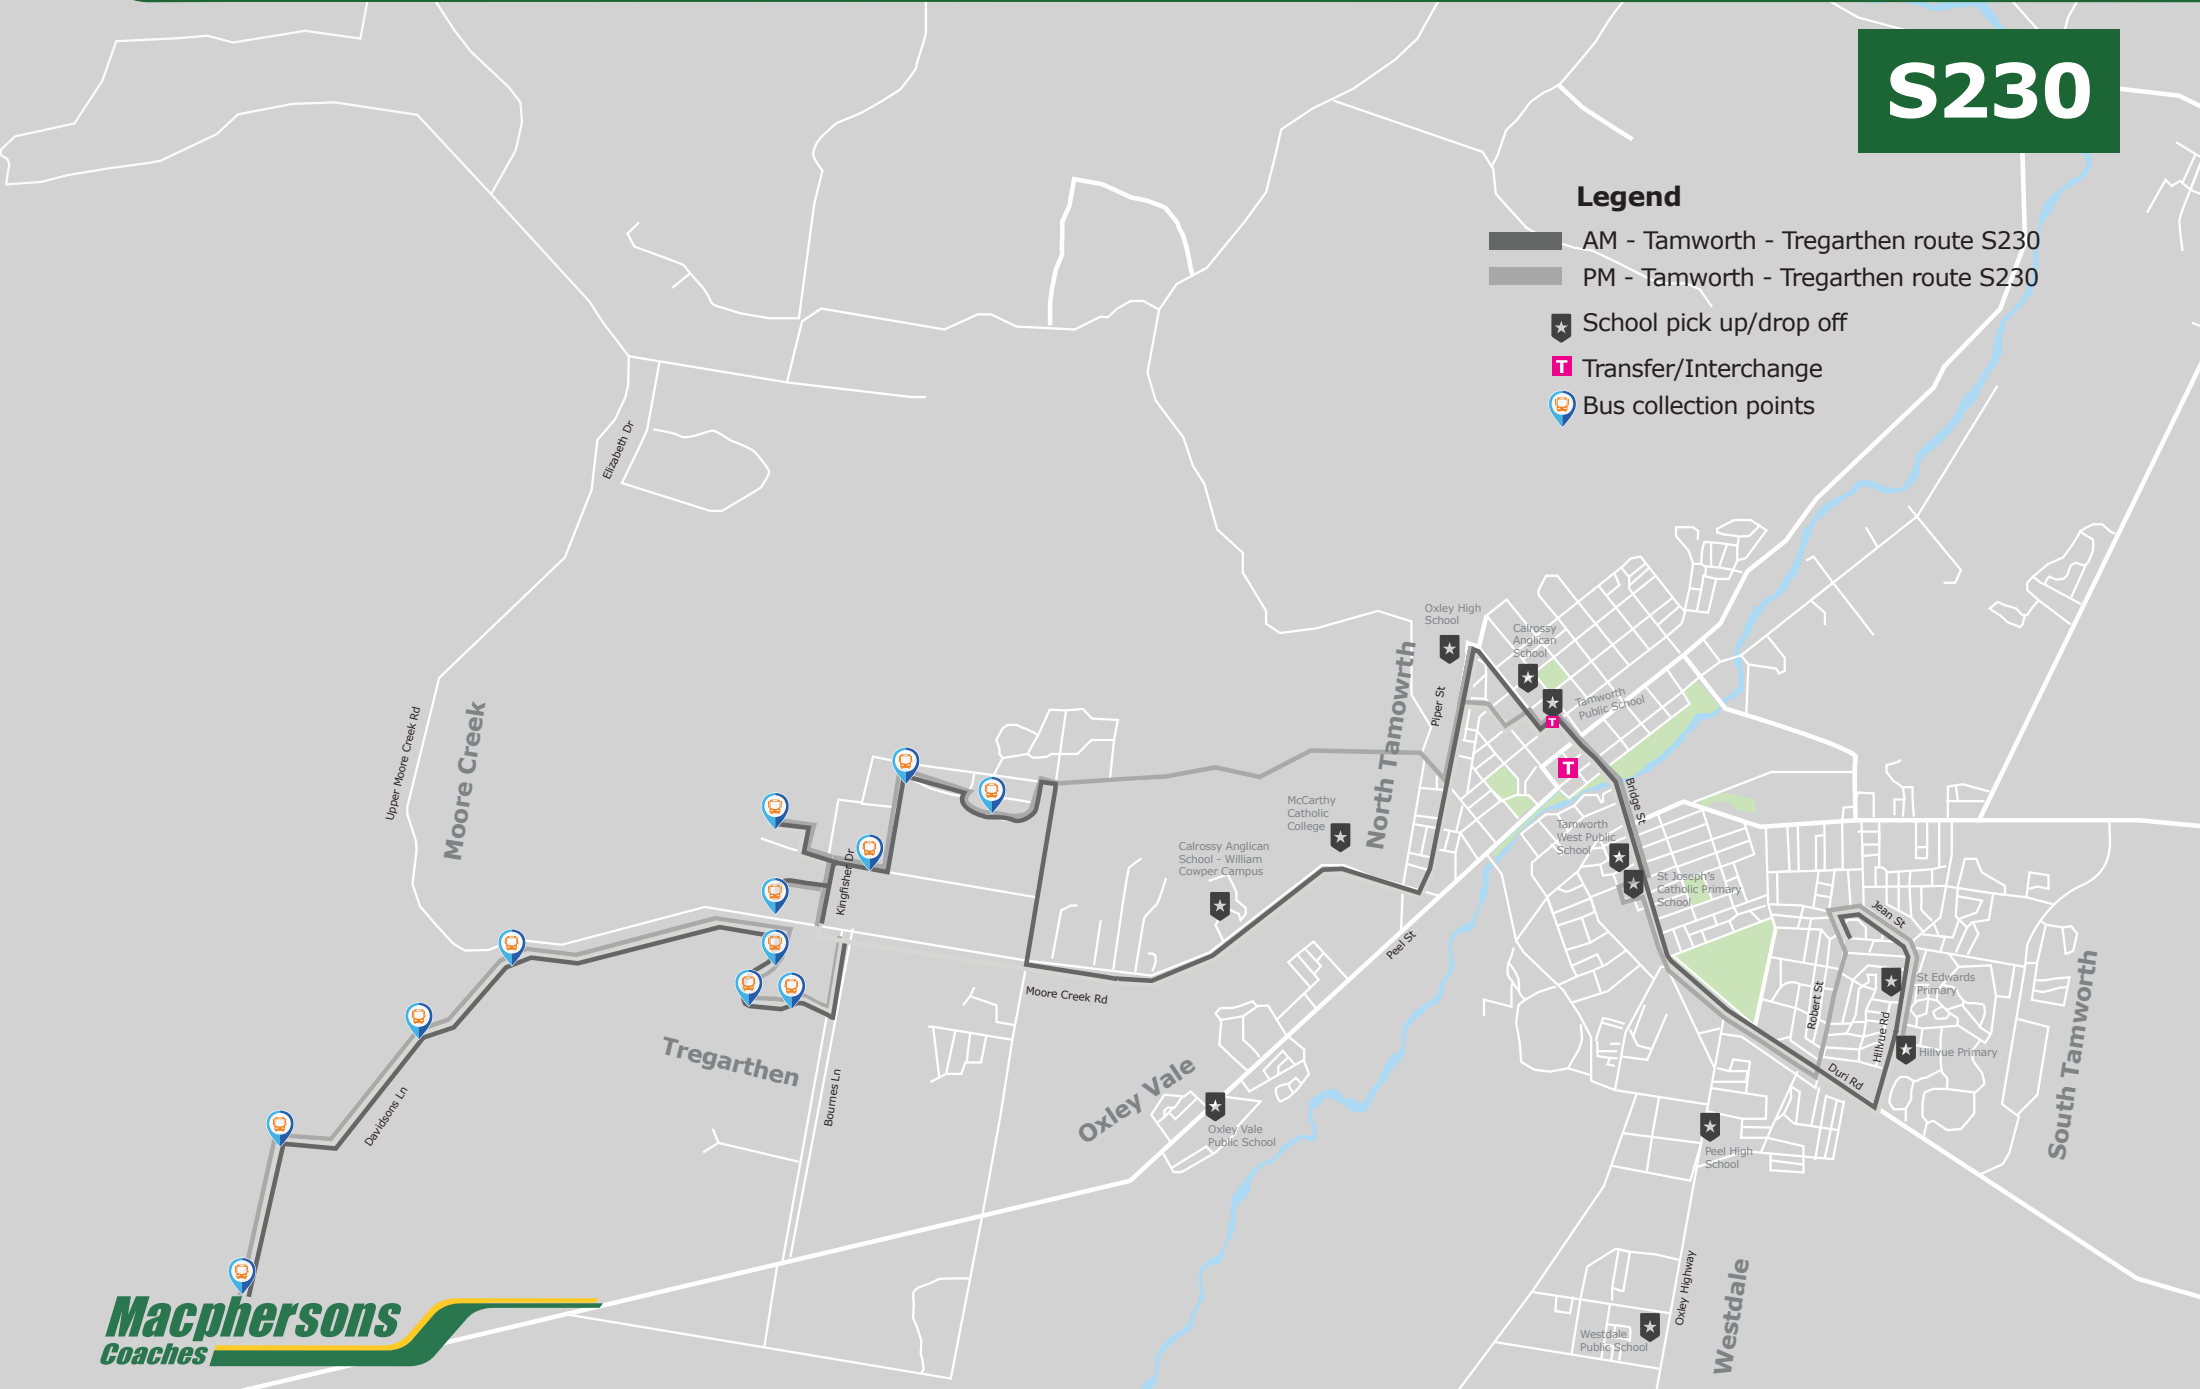

S230

Legend

-  AM - Tamworth - Tregarthen route S230
-  PM - Tamworth - Tregarthen route S230

-  School pick up/drop off
-  Transfer/Interchange
-  Bus collection points

BUS INTERCHANGE - TAMWORTH PUBLIC SCHOOL
Tregarthen S230 (Rat)

- Morning Monday to Friday

Time

7:45	32 Davidsons Ln, Moore Creek
7:46	Cnr Pullman & Davidsons Ln
7:48	258 Davidsons Ln
7:49	315 Davidsons Ln
7:50	420 Davidsons Ln
7:51	Cnr Davidson Lane & Moore Creek Rd
7:53	72 Dunoon Rd
7:54	126 Dunoon Rd
7:55	Mornington Cres
7:56	Dunoon & Bourne's Ln
7:58	Moore Rd & Bourne's Ln
8:00	8 Woodswallow Dr
8:01	End of Woodswallow (turnaround)
8:03	Turn around Honeyeater Pl
8:04	Cnr Thornbil Rd & Honeyeater Pl
8:05	10 Thornbil Rd
8:07	Cnr Bowden Ln & Thurnbill Rd
8:12	Moore Creek Rd
8:16	CALROSSY ANGLICAN SCHOOL - William Cowper Campus
8:17	McCARTHY CATHOLIC COLLEGE
8:22	TAFE NEW ENGLAND
8:23	OXLEY HIGH SCHOOL
8:25	CALROSSY ANGLICAN SCHOOL - Brisbane St Campus
8:27	TAMWORTH PUBLIC SCHOOL (INTERCHANGE) T
8:42	ST EDWARDS INFANTS
8:44	ST EDWARDS PRIMARY
8:55	HILLVUE PUBLIC SCHOOL

Upper Moore Creek (Lobster)	
Oxley Vale Public	arrives at 8:50am

Moore Creek Caves (Cheetah)	
Tamworth West Public School	arrives at 8:35am
Peel High School	arrives at 8:45am

Tamworth Buslines	
Farrer MAHS	arrives at 8:45am

Upper Moore Creek (Lobster)	
Oxley Vale Public	arrives at 15:28pm

Moore Creek Caves (Cheetah)	
Westdale	arrives at 15:22pm
Peel High School	arrives at 15:25pm
Tamworth West Public	arrives at 15:35pm

Tamworth Buslines	
Farrer MAHS	arrives at 15:18pm