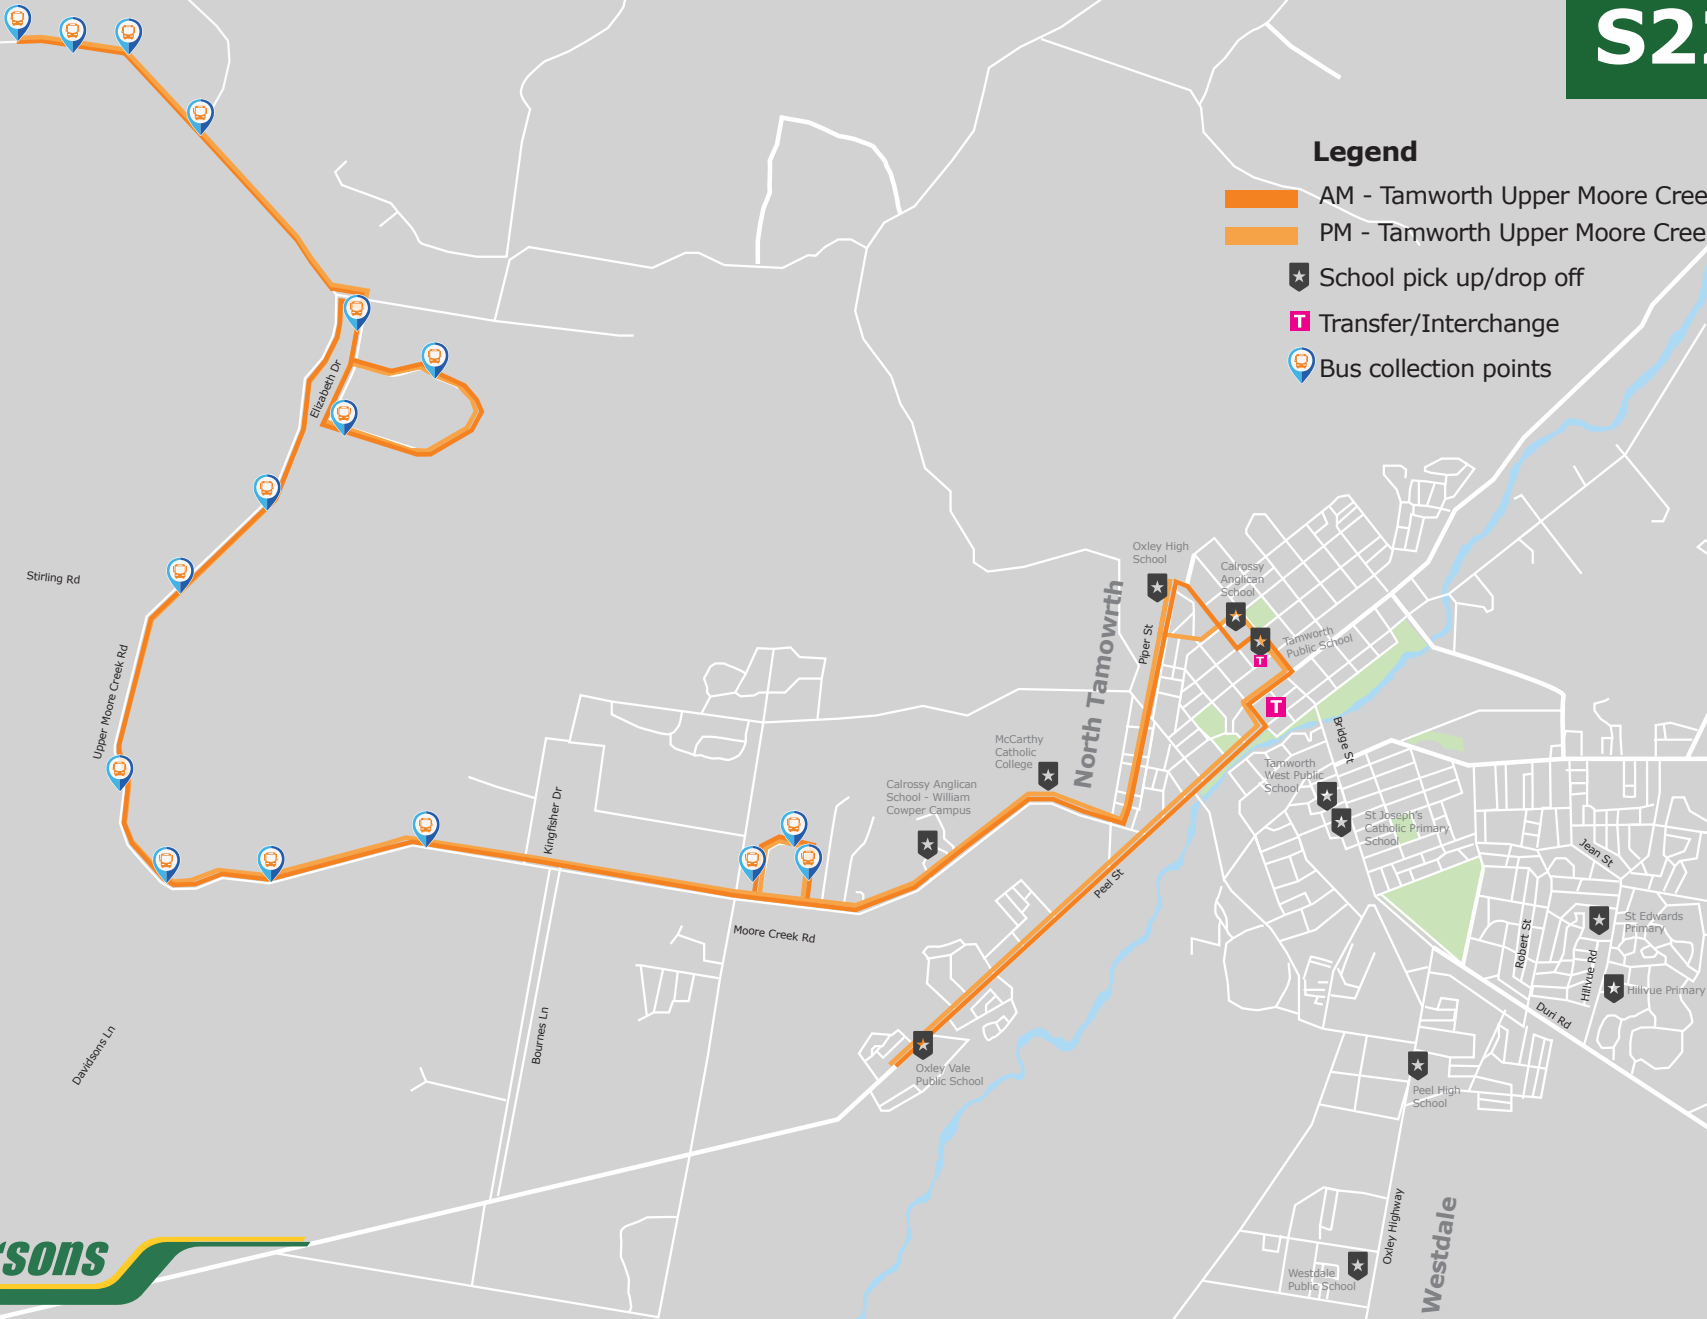

S222

Legend

-  AM - Tamworth Upper Moore Creek S222 route
-  PM - Tamworth Upper Moore Creek S222 route
-  School pick up/drop off
-  Transfer/Interchange
-  Bus collection points

BUS INTERCHANGE - TAMWORTH PUBLIC SCHOOL

Upper Moore Creek S222 (Lobster)

- Morning Monday to Friday

Time

7:40	Turn around Dorothy Vale Upper Moore Creek Rd, Upper Moore Creek
7:42	2031 Upper Moore Creek Rd
7:43	1971 Upper Moore Creek Rd
7:44	1913 Upper Moore Creek Rd
7:46	Cnr Loi Lane & Upper Moore Creek Rd
7:47	Waters Park Dr
7:50	Cnr Moonbi Gap Rd & Upper Moore Creek
7:53	Cnr Daruka & Elizabeth Dr, Daruka
7:55	88 Elizabeth Dr
7:56	Cnr Elizabeth & Catherine Way
7:58	211 Catherine Way
8:00	31 Catherine Way
8:01	Moore Creek & Daruka Rd
8:02	1731 Upper Moore Creek Rd
8:03	1564 Upper Moore Creek Rd
8:04	1116 Upper Moore Creek
8:06	Heritage Close, Moore Creek
8:07	Cnr Rosewood & Moore Creek Rd
8:08	709 Moore Creek Rd
8:09	693 Moore Creek Rd
8:10	607 Moore Creek Rd
8:11	575 Moore Creek Rd (Kingfisher Dr)
8:13	14 Idyllic St
8:14	109 Evesham Crt
8:15	Grand Meadow Dr & Moore Creek Rd (bus shelter)
8:16	CALROSSY ANGLICAN SCHOOL - William Cowper Campus
8:18	McCARTHY CATHOLIC COLLEGE
8:22	OXLEY HIGH SCHOOL
8:23	CALROSSY ANGLICAN SCHOOL
8:28	TAMWORTH PUBLIC
8:45	OXLEYVALE PUBLIC SCHOOL

Upper Moore Creek (Lobster)	
Oxley Vale Public	arrives at 8:50am

Moore Creek Caves (Cheetah)	
Tamworth West Public School	arrives at 8:35am
Peel High School	arrives at 8:45am

Tamworth Buslines	
Farrer MAHS	arrives at 8:45am

Upper Moore Creek (Lobster)	
Oxley Vale Public	arrives at 15:28pm

Moore Creek Caves (Cheetah)	
Westdale	arrives at 15:22pm
Peel High School	arrives at 15:25pm
Tamworth West Public	arrives at 15:35pm

Tamworth Buslines	
Farrer MAHS	arrives at 15:18pm