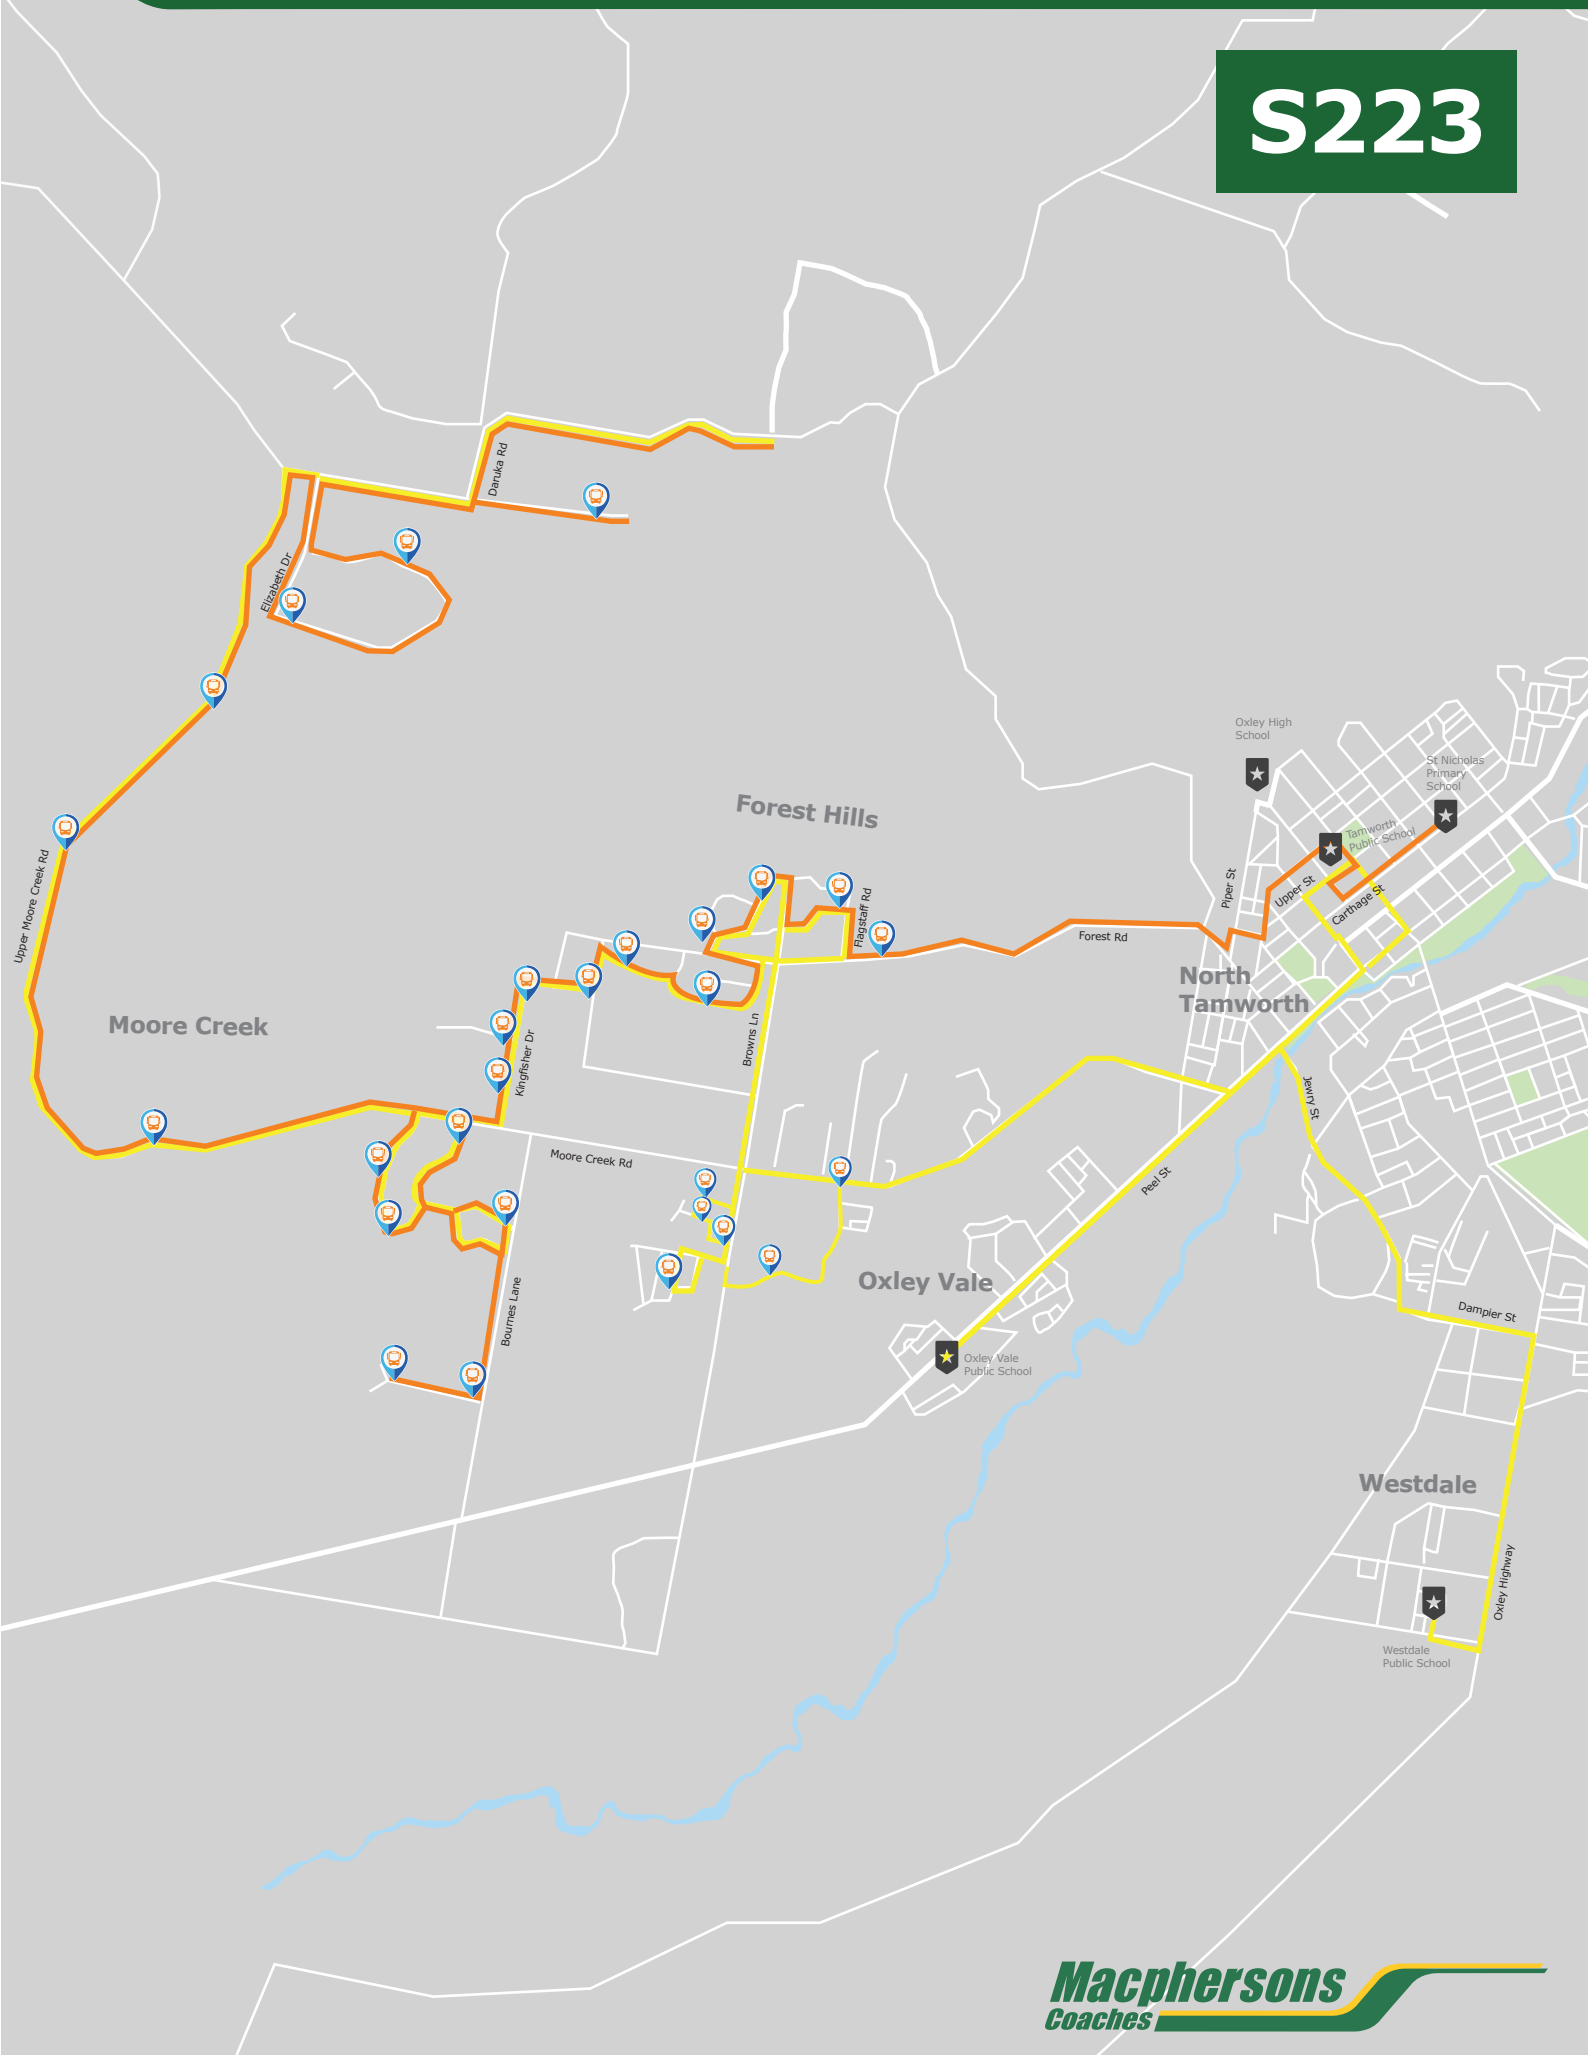

# S223

**Moore Creek Primary S223 (Crab)**

- Morning Monday to Friday

**Time**

7:45	CnrTintinhull & Daruka Road, Daruka
7:50	773 Daruka Road, Daruka
8:00	Upper Moore Creek & Sterling Road, Daruka
8:02	1042 Upper Moore Creed Road, Daruka
8:04	Heritage Close, Moore Creek
8:05	Maysteers Road, Moore Creek
8:06	709 Moore Creek Road, Daruka
8:07	50 Dunoon Road, Tregarthen
8:08	CNR Mornington Cres & Dunoon Road
8:09	212 Dunoon Road, Tregarthen
8:10	11 Fiona Drive, Tregarthen
8:11	Bus Shelter, Fiona Drive, Tregarthen
8:12	116Tregarthen Road, Tregarthen
8:13	30Tregarthen Road, Tregarthen
8:14	Cnr Kingfisher & Moore Creed Rd
8:15	CNR Kingfisher & Wood Swallow Drive
8:16	CNR Kingfisher & Thornbil Road
8:17	CNR Thornbil & Bowden Lane
8:18	CNR Conjola & Mojo Place
8:19	CNR Sequoia Drive & Whiporie Close
8:20	330 Forest Road, Forest Hills
8:21	Cnr Barrington & Benarkin
8:22	12 Browns Lane, Forest Hills
8:23	Cnr Flagstaff & Casuarina
8:24	3 Flagstaff Road, Forest Hills
8:26	3 Jubata Dr
8:28	29 Jubata Dr
8:29	5 Fairy Meadows Ln
8:30	26/28 Glenmore Dr
8:32	10 Bluebell Way
8:34	2Windmill Dr Windmill Downs
8:35	Mahogany Street Park
8:39	94Verdelho Dr
8:40	Moore Creek Rd & Grand Meadows Shelter
8:50	TAMWORTH PUBLIC SCHOOL
9:04	OXLEYVALE PUBLIC SCHOOL
9:15	WESTDALE PUBLIC SCHOOL