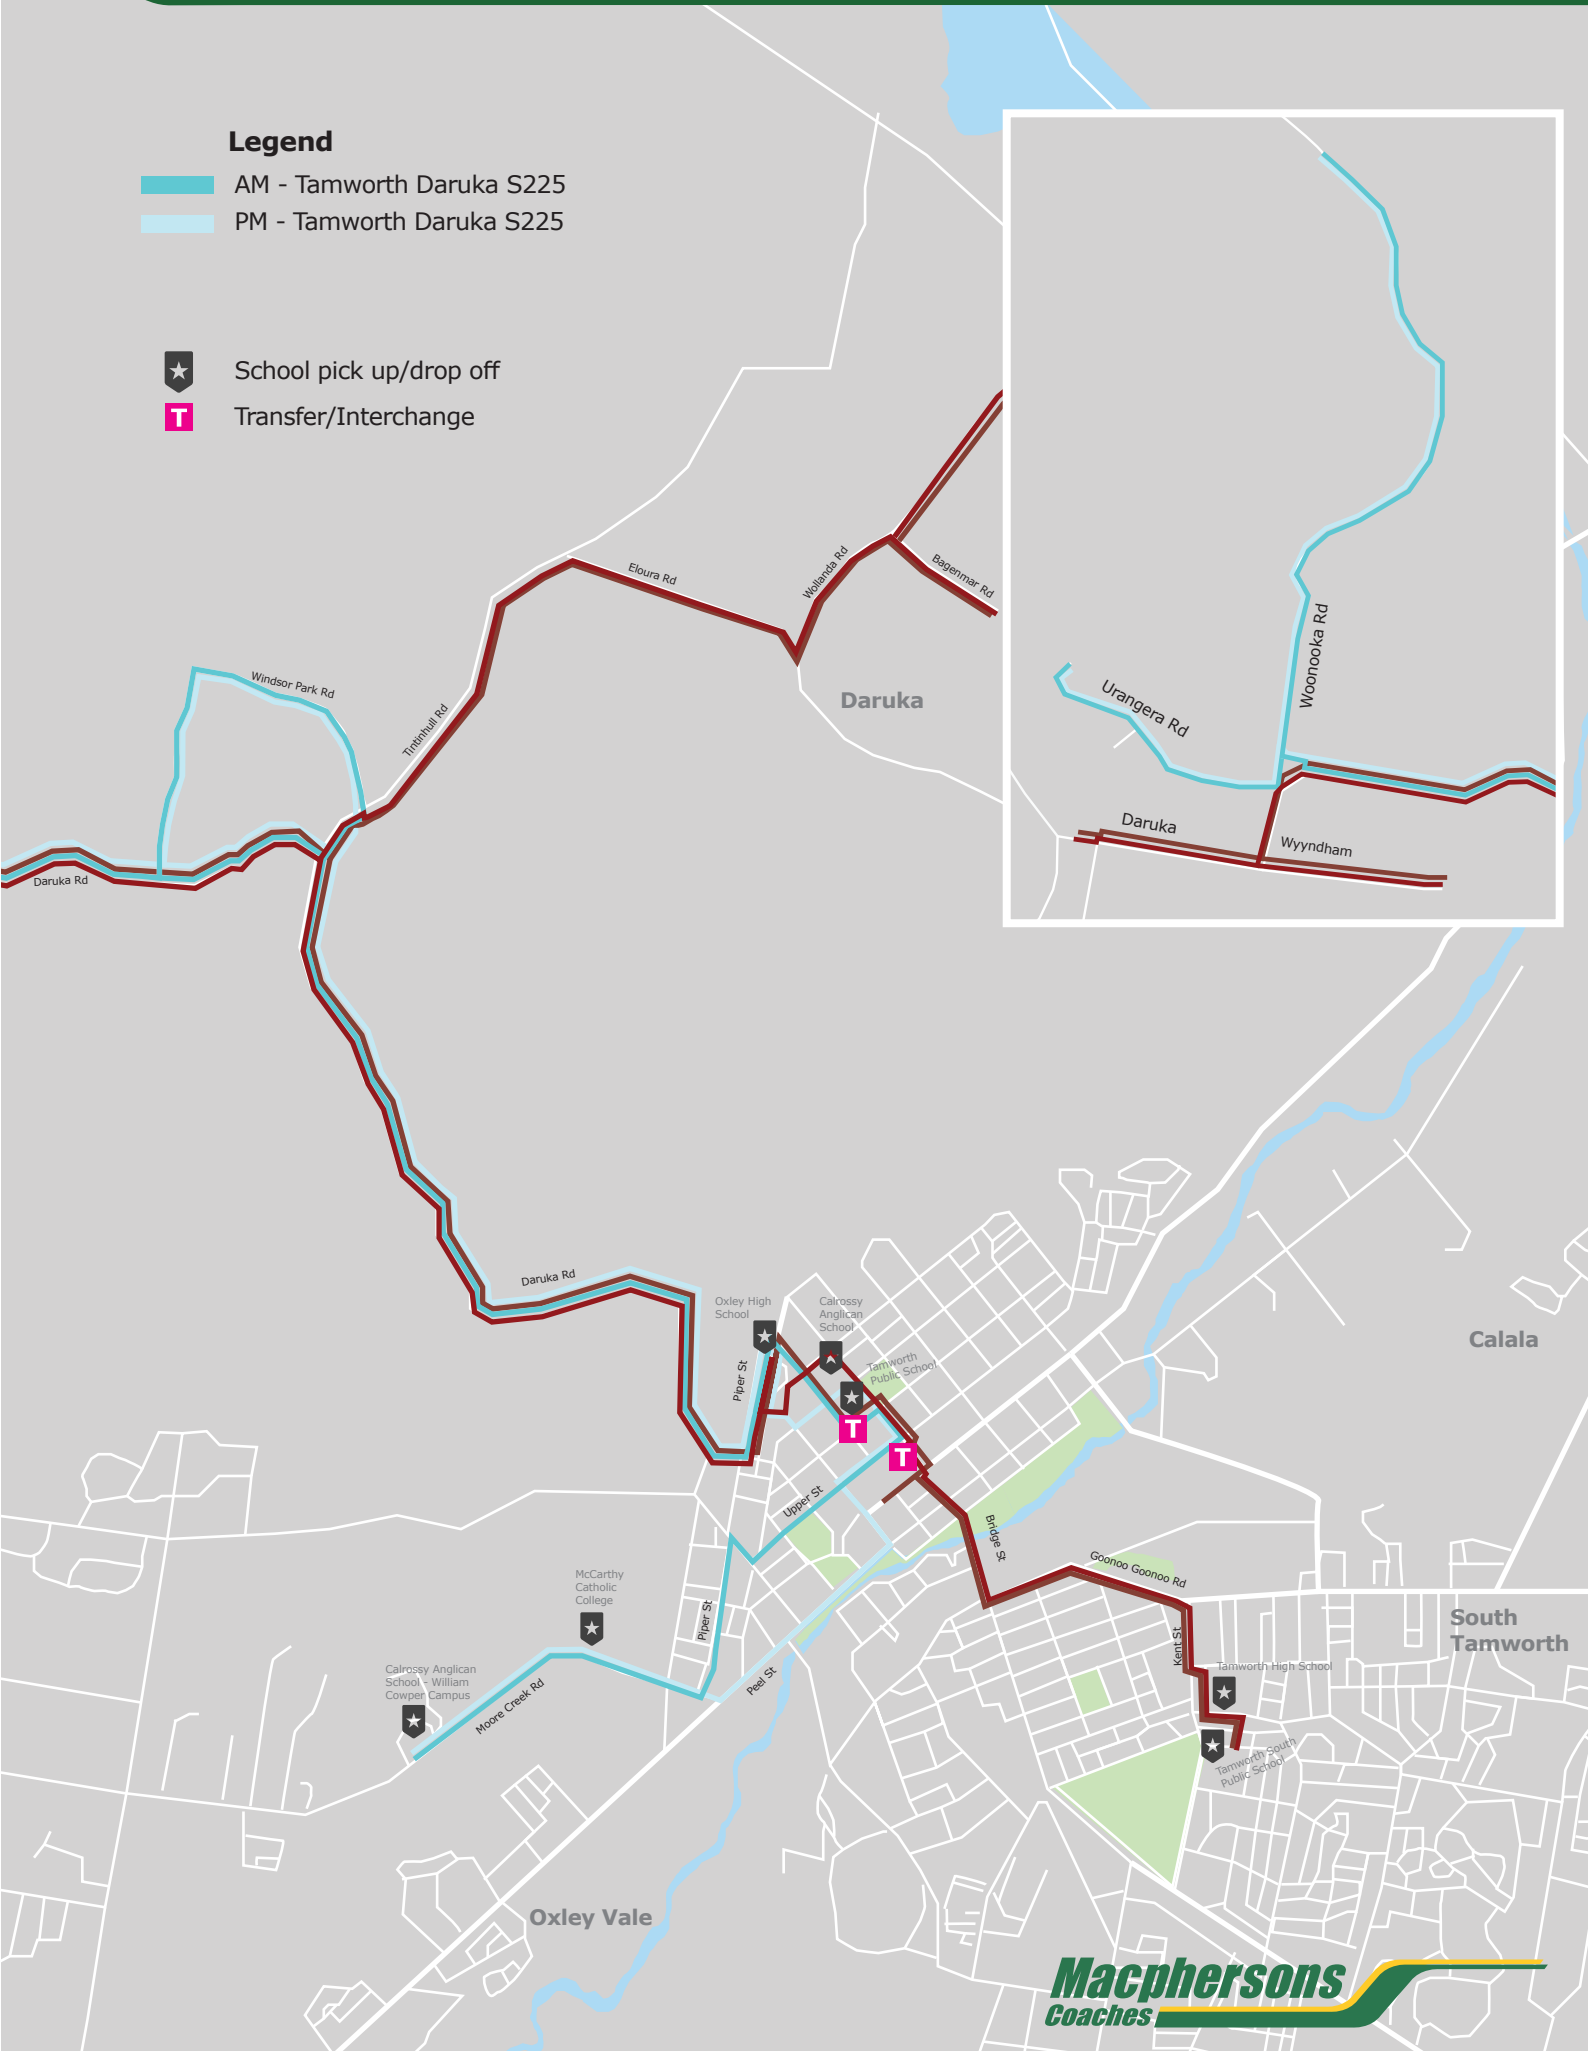

Legend

- AM - Tamworth Daruka S225
- PM - Tamworth Daruka S225

- ★ School pick up/drop off
- T Transfer/Interchange

BUS INTERCHANGE - TAMWORTH PUBLIC SCHOOL

Daruka S225 (Whale)

- Morning Monday to Friday

Time	
7:50	493 Woonoonka Rd, Woonooka
7:52	353 Woonoonka Rd
7:54	274 Woonoonka Rd
7:55	164 Woonoonka Rd
7:56	76 Woonoonka Rd
7:57	61 Woonoonka Rd
7:58	34 Urangera Dr
7:59	Cnr Condownie Cl & Urangera Rd
8:00	12 Yurguga Cl
8:01	Cnr Dunwigerie & Urangera
8:02	102 Urangera Rd
8:03	Cypress Ln & Daruka Rd
8:04	773 Daruka Rd
8:05	710 Daruka Rd
8:06	642 Daruka Rd
8:07	624 Daruka Rd
8:08	135 Windsor Park Rd, Windsor Park
8:11	58 Windsor Park Rd
8:22	OXLEY HIGH SCHOOL
8:24	CALROSSY ANGLICAN SCHOOL Brisbane Street Campus
8:25	TAMWORTH PUBLIC SCHOOL T
8:35	CALROSSY ANGLICAN SCHOOL - William Cowper Campus
8:40	McCARTHY CATHOLIC COLLEGE

Change buses here to go to your school below

T BUS INTERCHANGE - TAMWORTH PUBLIC SCHOOL AM

Tregarthen (Rat)	
St Edwards Infants	arrives at 8:42am
St Edwards Primary	arrives at 8:45am
St Edwards Infants	arrives at 8:50am
Forest Hills (Snail)	
St Nicholas	arrives at 8:35am
Daruka 1 (Whale)	
Calrossy Anglican School (William Cowper)	8:40am
McCarthy Catholic	arrives at 8:42am
Daruka 2 (Deer)	
Tamworth High	arrives at 8:38am
Timbumburi (THS)	arrives at 8:38am
Tamworth South Public	arrives at 8:42am
Upper Moore Creek (Lobster)	
Oxley Vale Public	arrives at 8:50am
Moore Creek Caves (Cheetah)	
Tamworth West Public School	arrives at 8:35am
St Josephs	arrives at 8:42am
Peel High School	arrives at 8:44am
Tamworth Buslines	
Farrer MAHS	arrives at 8:45am
Bus 2 (Rhino)	
Carinya	arrives at 8:42am

All buses depart at 15:42pm