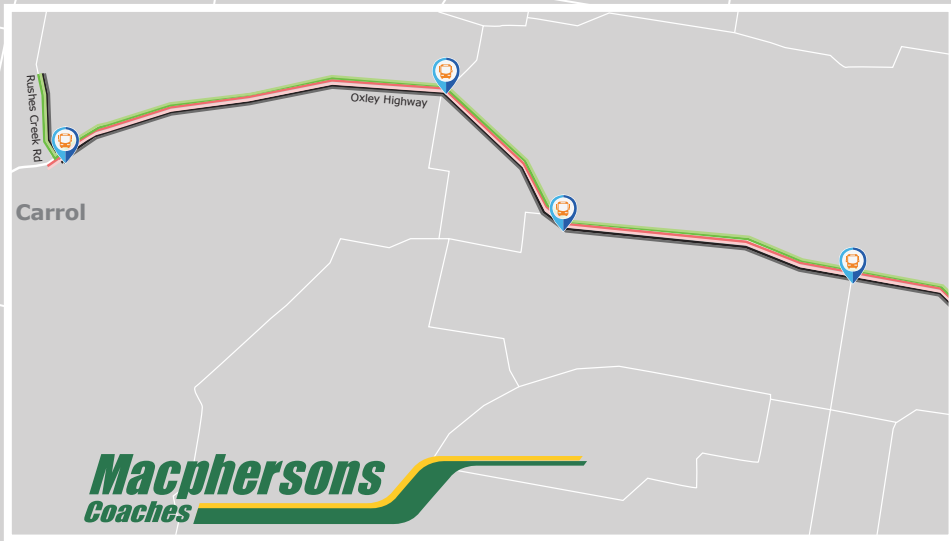

CARROL GAP - ROUTE 3 (S234) MAP

ROUTE 3 S234

Legend

-  AM - Carroll Gap - Tamworth No 3 route
-  PM - Carroll Gap - Tamworth No 3 route
-  School pick up/drop off
-  Transfer/Interchange
-  Bus collection points

NB: Bus times for 1ST DAY of the school week (Monday) unless there is a public holiday

Carrol Gap No.3 (S234)	
Time	
6:45	282 Gunnedah Road, Westdale
7:15	Carroll Gap Truck Stop
7:25	Somerton Road House
7:40	Appley Lane
8:04	Calrossy Brisbane Street Campus
8:35	Westdale Public School
8:55	Bective Station (opposite driveway)
8:58	Babbinboon Lane Somerton
9:00	Peel River Bridge Carroll Gap Rd, Carroll Gap
9:05	Carrol Gap Truck Stop Gunnedah Road
9:10	4005 Oxley Highway
9:15	A010850 - SOMERTON PUBLIC SCHOOL MILKMAID STREET, SOMERTON 2340

NB: Bus times for every other day of the school week

Carrol Gap No.3 (S234) - RUN 1	
Time	
6:55	282 Gunnedah Road, Westdale
7:32	Carroll Gap Truck Stop
7:45	Somerton Road House
7:55	Appley Lane
8:22	Calrossy Brisbane Street Campus

Carrol Gap No.3 (S234) - RUN 2	
Time	
8:35	Westdale Public School
8:55	Bective Station (opposite driveway)
8:58	Babbinboon Lane Somerton
9:00	Peel River Bridge Carroll Gap Rd, Carroll Gap
9:05	Carrol Gap Truck Stop Gunnedah Road
9:10	4005 Oxley Highway
9:15	A010850 - SOMERTON PUBLIC SCHOOL MILKMAID STREET, SOMERTON 2340