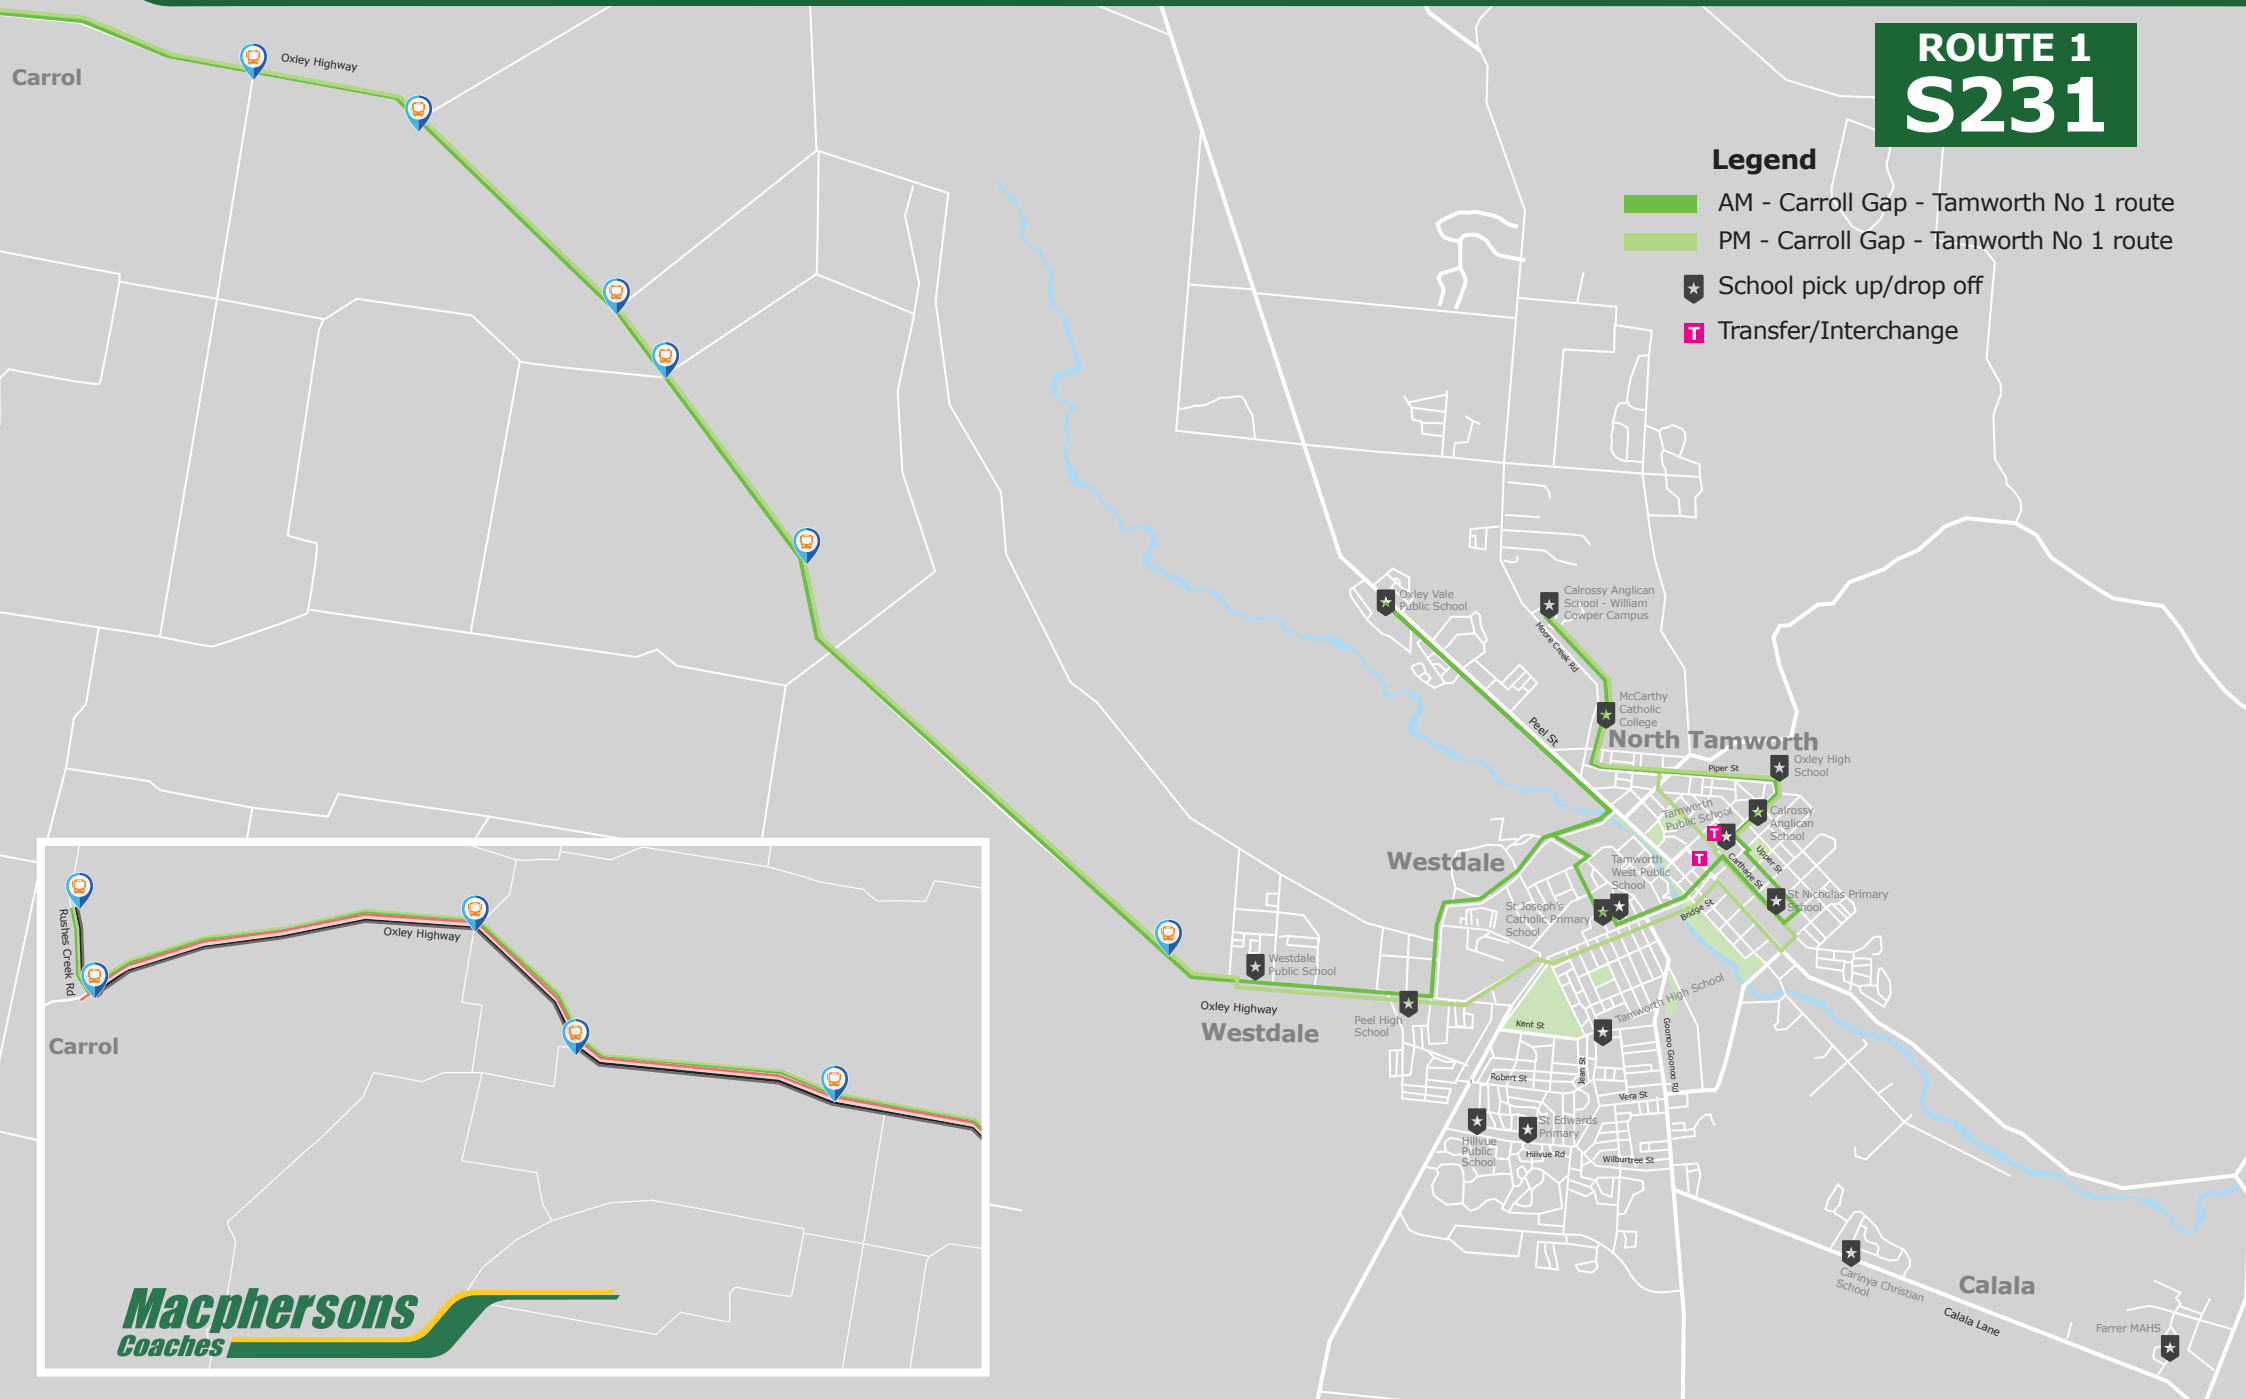

CARROL GAP - ROUTE 1 (S231) MAP

ROUTE 1 S231

Legend

-  AM - Carroll Gap - Tamworth No 1 route
-  PM - Carroll Gap - Tamworth No 1 route
-  School pick up/drop off
-  Transfer/Interchange

CARROL GAP - ROUTE 1 MAP (S231)

BUS TIMETABLE

Carrol Gap No.1 (S231)

- Morning Monday to Friday

Time

7:27	Peel River Bridge, Rushes Creek Rd
7:30	TRUCK STOP, OXLEY HIGHWAY, CARROL GAP (INTERCHANGE GUNNEDAH PASSENGERS FROM HOPES) T
7:32	Strandrings Road & Oxley Highway
7:34	4826 Oxley Highway, Somerton
7:36	Somerton Park, Oxley Highway
7:38	4006 Oxley Highway
7:40	Somerton Service Station, Oxley Highway
7:41	Somerton Public Scotland St, Somerton
7:43	141 Scotland St, Somerton
7:47	Cnr Babinboon & Oxley Highway
7:52	Bective Station Oxley Highway
7:53	2361 Oxley Highway
7:54	Bective Reserve Rd
7:55	Appley Ln, Bective
7:58	2010 Oxley Highway, Wallamore
8:00	Bective Settlement Rd, Wallamore
8:02	Ten Mile Ln, Wallamore
8:04	Bymee Ln, Tangaratta
8:05	1420 Oxley Highway, Tangaratta
8:06	Tangaratta Cottage, 1405 Oxley Highway
8:07	1361 Oxley Highway
8:16	PEEL HIGH SCHOOL INTERCHANGE LIMBRI (EAGLE) FOR TAMWORTH HIGH, FARRER, CARINYA SCHOOLS T
8:28	CALROSSY ANGLICAN SCHOOL -William Cowper Campus
8:32	McCARTHY CATHOLIC COLLEGE
8:35	TAFE NEW ENGLAND
8:36	OXLEY HIGH SCHOOL
8:38	CALROSSY ANGLICAN SCHOOL (Bris St)
8:40	TAMWORTH PUBLIC SCHOOL
8:43	ST NICHOLAS CATHOLIC SCHOOL
8:45	TAMWORTH WEST PUBLIC SCHOOL
8:51	ST JOSEPH'S PRIMARY SCHOOL
9:00	OXLEYVALE PUBLIC SCHOOL

Upper Moore Creek (Lobster)	
Oxley Vale Public	arrives at 8:50am

Moore Creek Caves (Cheetah)	
Tamworth West Public School	arrives at 8:35am
Peel High School	arrives at 8:45am

Tamworth Buslines	
Farrer MAHS	arrives at 8:45am

Upper Moore Creek (Lobster)	
Oxley Vale Public	arrives at 15:28pm

Moore Creek Caves (Cheetah)	
Westdale	arrives at 15:22pm
Peel High School	arrives at 15:25pm
Tamworth West Public	arrives at 15:35pm

Tamworth Buslines	
Farrer MAHS	arrives at 15:18pm