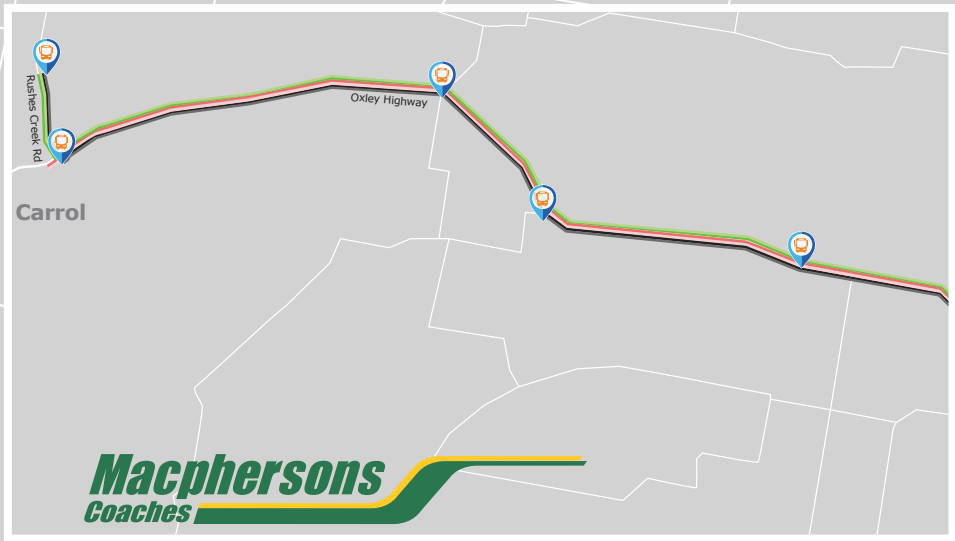

CARROL GAP - ROUTE 1 (S231) MAP

ROUTE 1 S231

Legend

-  AM - Carroll Gap - Tamworth No 1 route
-  PM - Carroll Gap - Tamworth No 1 route
-  School pick up/drop off
-  Transfer/Interchange

CARROL GAP - ROUTE 1 MAP (S231)

Upper Moore Creek (Lobster)	
Oxley Vale Public	arrives at 8:50am

Moore Creek Caves (Cheetah)	
Tamworth West Public School	arrives at 8:35am
Peel High School	arrives at 8:45am

Tamworth Buslines	
Farrer MAHS	arrives at 8:45am

Upper Moore Creek (Lobster)	
Oxley Vale Public	arrives at 15:28pm

Moore Creek Caves (Cheetah)	
Westdale	arrives at 15:22pm
Peel High School	arrives at 15:25pm
Tamworth West Public	arrives at 15:35pm

Tamworth Buslines	
Farrer MAHS	arrives at 15:18pm

Bus 8 (Ladybug)	
Carinya	arrives at 15:25pm

All buses depart at 15:42pm